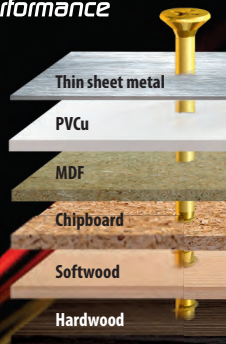

25% OFF

TIMCO VELOCITY
 Premium multi-use screw
 Unique Patented Twist VELOCITY Shank
 Exceptional Drive Performance

CLASSIC PLUS

PRICE CUTS

SPECIAL OFFERS ON SELECTED ITEMS

PREMDOR

£29.95

- 1 panel smooth 2'6"
 - Horizontal 4 Line smooth 2'6"
 - Vertical 5 Panel Textured 2'6"
- other sizes of all three doors available.

£79.95

Fire rated version of doors

Alloway Timber

- PUTNEY** 80-82 Upper Richmond Rd, Putney, London SW15 2SU T 020 8870 5291
FULHAM Kelvedon Road, Fulham, London SW6 5BT T 020 7736 6944
KINGSTON Unit 3, St. Georges Industrial Estate, Richmond Road, Kingston, Surrey KT2 5BQ T 020 8541 1151
CHEAM 58 St. Dunstons Hill, Cheam, Surrey SM1 2UD T 020 8641 5111
MITCHAM Willow lane Industrial Estate, Forval Close off Wandle Way, Mitcham CR4 4NE T 020 8640 5544
BYFLEET Unit C, 120 Oyster Lane, Byfleet, Surrey, KT14 7JQ T 01932 355 532