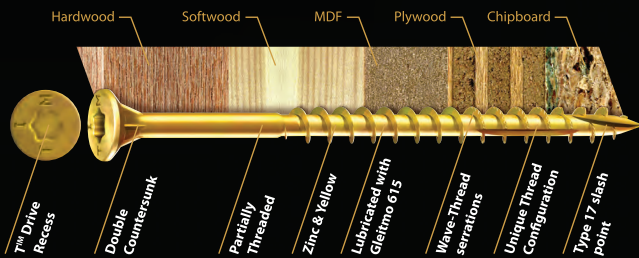

25% OFF

TIMCO VELOCITY
 Premium multi-use screw
 Unique Patented Twist VELOCITY Shank
 Exceptional Drive Performance

CLASSIC PLUS

PRICE CUTS

SPECIAL OFFERS ON SELECTED ITEMS

PREMDOR

£29.95

- 1 panel smooth 2'6"
 - Horizontal 4 Line smooth 2'6"
 - Vertical 5 Panel Textured 2'6"
- other sizes of all three doors available.

£79.95

Fire rated version of doors

Alloway Timber

- PUTNEY** 80-82 Upper Richmond Rd, Putney, London SW15 2SU T 020 8870 5291
FULHAM Kelvedon Road, Fulham, London SW6 5BT T 020 7736 6944
KINGSTON Unit 3, St. Georges Industrial Estate, Richmond Road, Kingston, Surrey KT2 5BQ T 020 8541 1151
CHEAM 58 St. Dunstons Hill, Cheam, Surrey SM1 2UD T 020 8641 5111
MITCHAM Willow lane Industrial Estate, Forval Close off Wandle Way, Mitcham CR4 4NE T 020 8640 5544
BYFLEET Unit C, 120 Oyster Lane, Byfleet, Surrey, KT14 7JQ T 01932 355 532

allowaytimber.com

All prices exclude VAT Offers valid until 31-3-12

Earthwool®
New environmentally friendly product made from mineral wool

Knauf

DriTherm 37 Cavity Slab
8.74m² 75mm **£24.95**
6.55m² 100mm **£24.95**