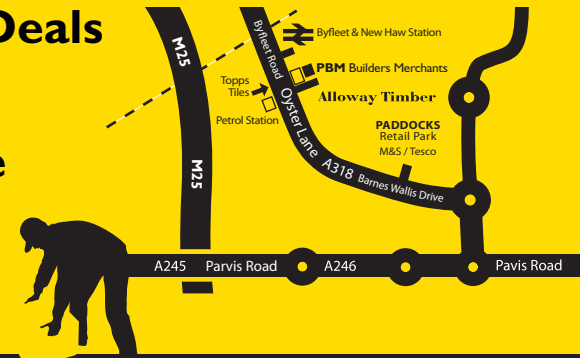

NOW OPEN

BYFLEET

01932 355 532

- Opening Trade Deals
- Next Day Delivery Service