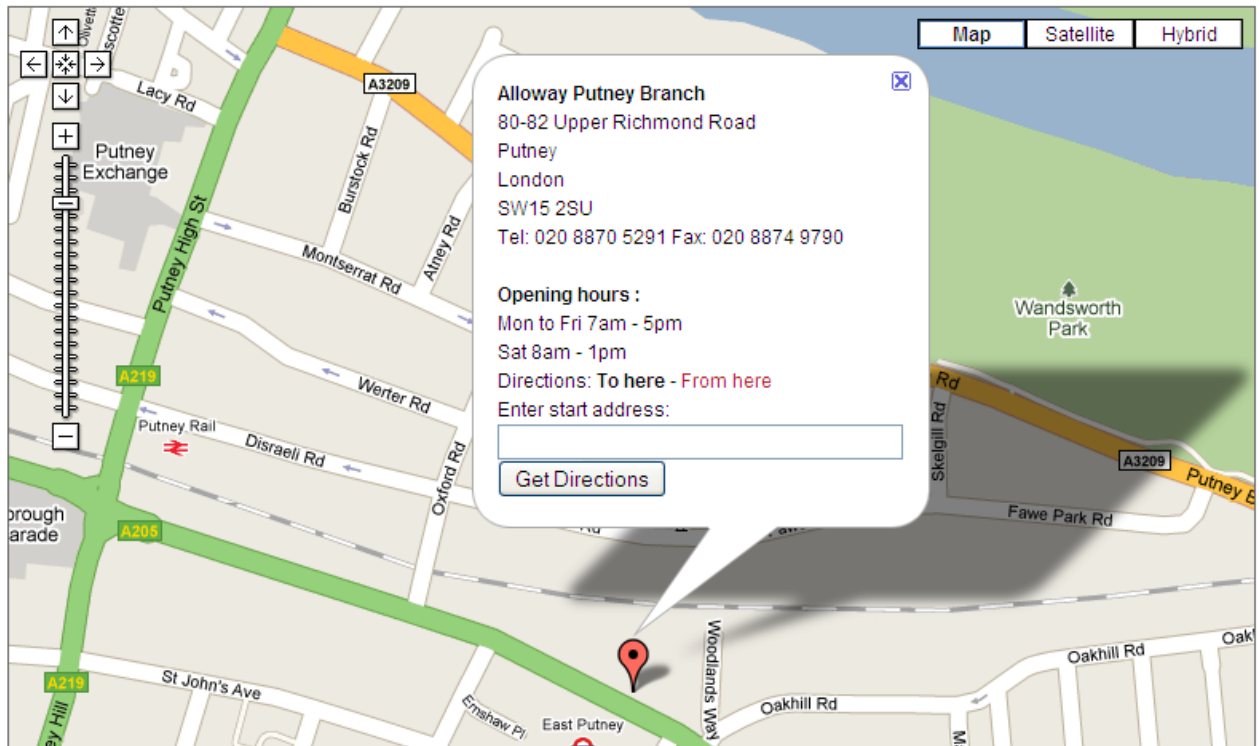

- The Depot Links on the Top Right hand corner of the page show Addresses and opening times.

Putney Branch

Manager: Annette Ronan

Click the Red Marker, enter your postcode to generate a route to the depot location.